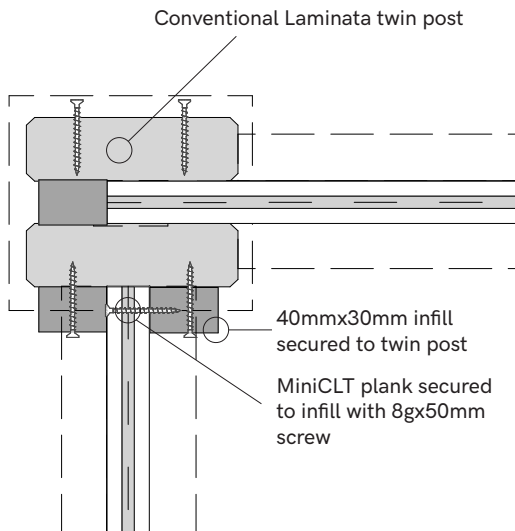

90° fence junctions.

Twin post system:

Notes:

- Screw fix one infill to the Laminata twin post then install the MiniCLT planks. To finish, screw fix the second infill into the twin post.
- For a t-intersection, repeat on the other side.